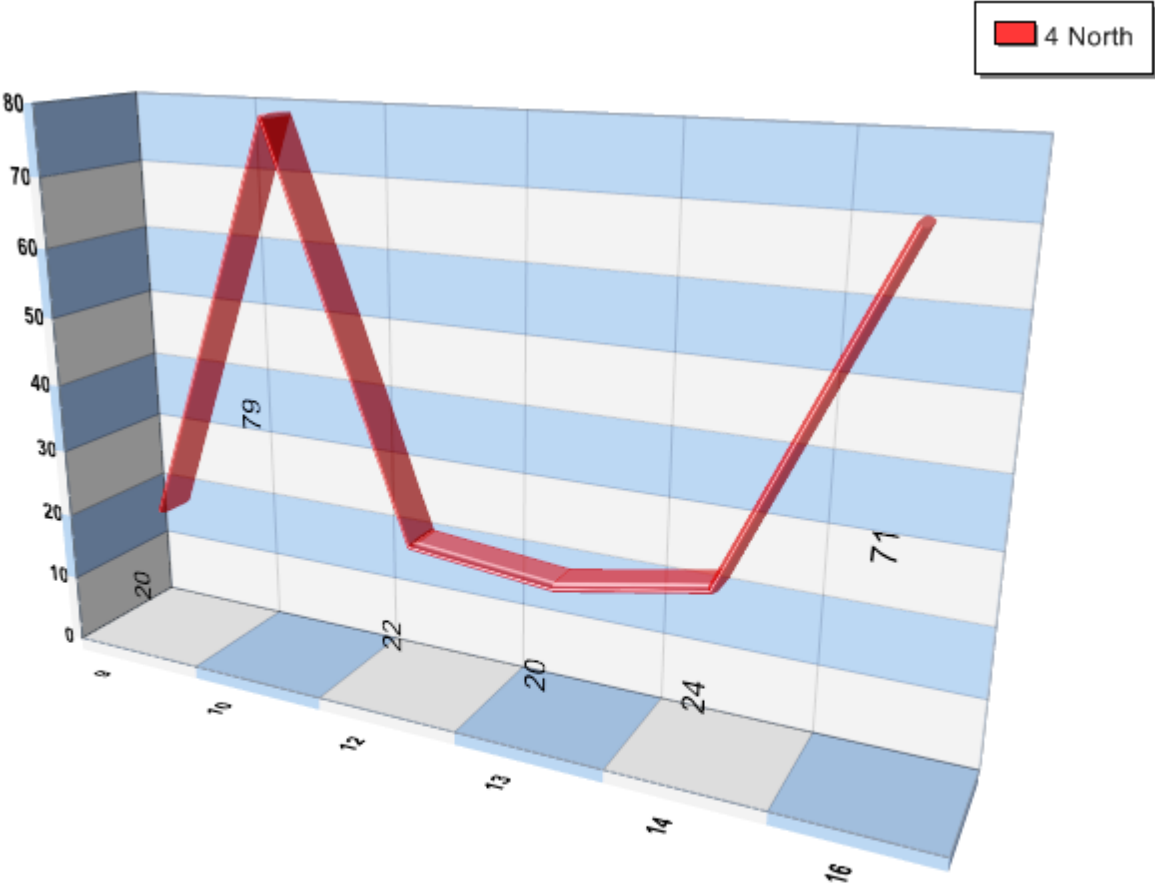

Calls Average Duration by Time of Day (Chart)

Unit	Time of Day	Avg Duration
4 North	10	79
4 North	12	22
4 North	13	20
4 North	14	24
4 North	16	71
4 North	9	20